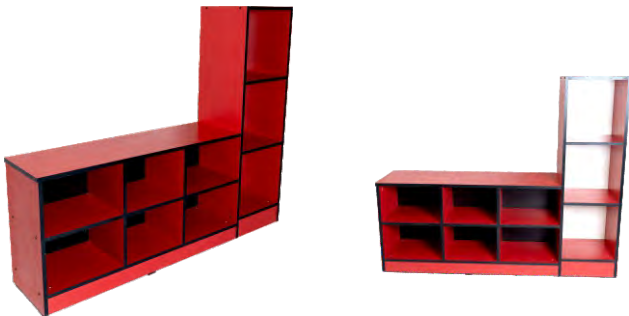

LED

Art No. 940

Size: 1650 x 350 x 1332mm

MRP : Nu. 7,770/-