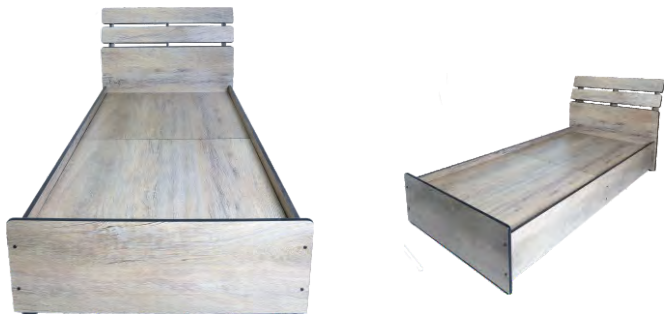

MINI CHOESHAM - SMALL

Art No. 302273

Size: 630 x 550 x 1802mm

MRP : Nu. 10,720/-

Transform Your Living Space with Comfort and Style!

BED

SINGLE BED WITH PROFILE

Art No. 301951